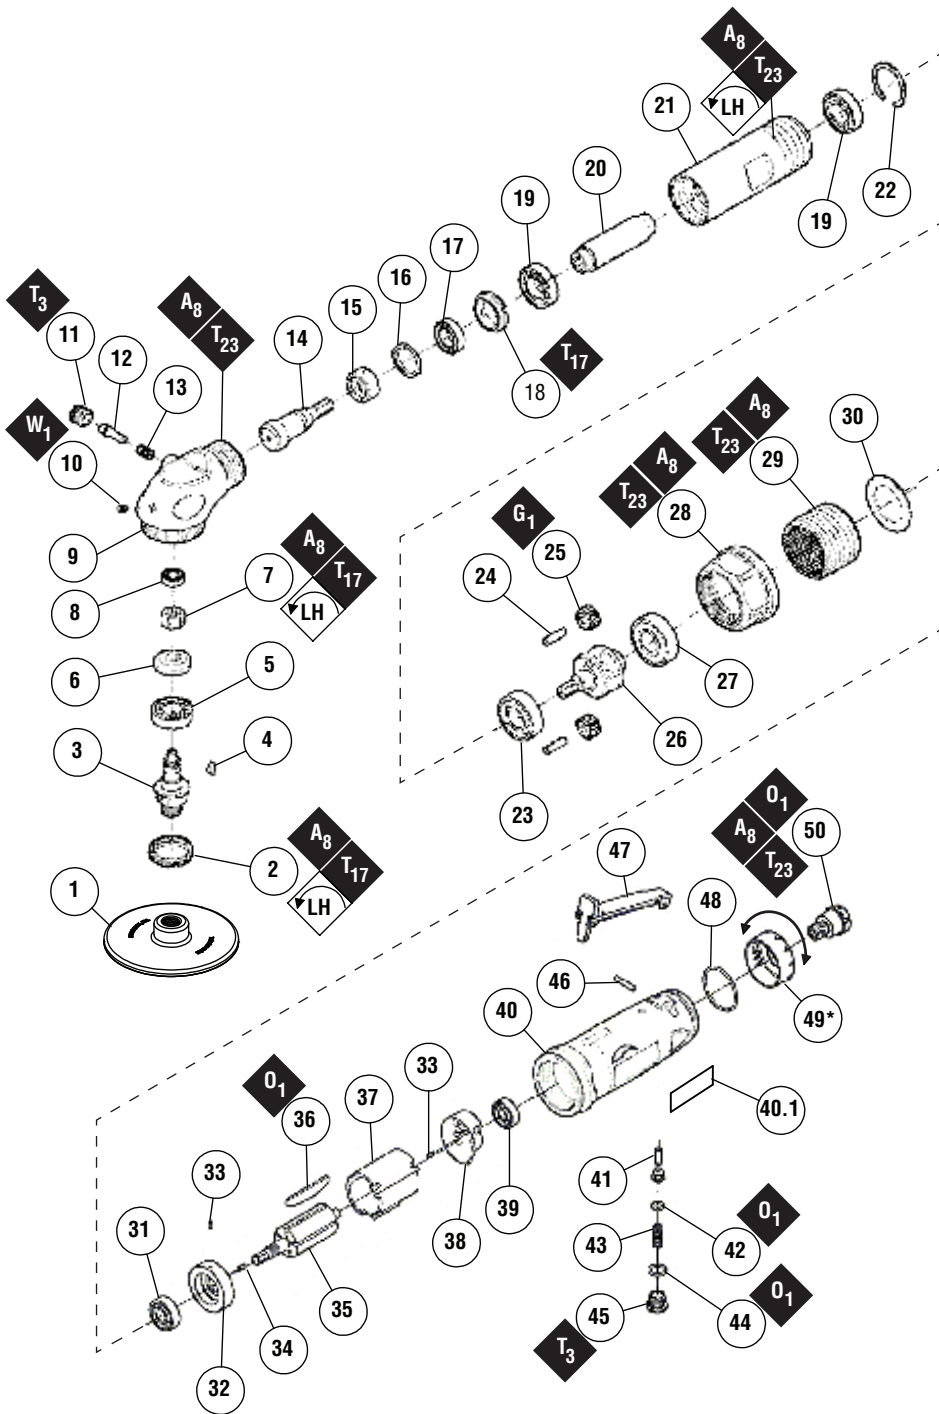

## 3" Extended Buffer

### Complete Assembly

KEY	
<b>O</b>	Oil: O <sub>1</sub> = Air Lube
<b>A</b>	Adhesive: A <sub>8</sub> = Loctite #567
<b>T<sub>x</sub></b>	X = Torque Value (N•m) (N•m x 8.85 = lb•in.)
<b>W<sub>1</sub></b>	Gear Oil: W <sub>1</sub> = 95848
<b>G<sub>1</sub></b>	Grease: G <sub>1</sub> = Lubriplate 630AA

Always follow adhesive manufacturers cleaning and priming recommendations.

ITEM	P/N	DESCRIPTION	QTY.
1	50126	PAD - 3"	1
2	55990	LOCK NUT	1
3	55991	SPINDLE	1
4	55942	KEY	1
5	55992	BEARING	1
6	55944	GEAR	1
7	55993	SPINDLE NUT	1
8	55994	BEARING	1
9	55995	RIGHT ANGLE HOUSING	1
10	55947	GREASE FITTING	1
11	55998	SPINDLE LOCK BUSHING	1
12	55997	SPINDLE LOCK	1
13	55996	SPRING	1
14	55999	RIGHT ANGLE SPINDLE	1
15	56000	NEEDLE BEARING	1
16	55951	SPACER	1
17	55952	BEARING	1
18	55953	LOCK NUT	1
19	56001	BEARING	2
20	56002	EXTENSION SHAFT	1
21	56003	EXTENSION HOUSING	1
22	56004	SNAP RING	1
23	56005	BEARING	1
24	56006	PIN	2
25	56007	GEAR	2
26	56008	CARRIER	1
27	56009	BEARING	1
28	56010	LOCK NUT	1
29	56011	RING GEAR	1
30	56012	SPACER	1
31	55914	BEARING	1
32	56013	FRONT END PLATE	1
33	55965	PIN	1
34	55966	PIN	2
35	56014	ROTOR	1
36	55968	VANE	5
37	55969	CYLINDER	1
38	55970	REAR END PLATE	1
39	55971	BEARING	1
40	56015	HOUSING ASSY. - MDL# EB3	1
40.1	55924	LABEL	1
41	55973	VALVE STEM	1
42	55926	O-RING	1
43	55974	VALVE SPRING	1
44	55928	O-RING	1
45	55929	VALVE CAP	1
46	55930	PIN	1
47	55975	LEVER ASSY.	1
48	55976	O-RING	1
49*	55977	EXHAUST COVER	1
50	55934	INLET BUSHING	1
51	55961	WRENCH	1

**CAUTION**

\*Exhaust cover swivels 360°. Direct exhaust air away from operator, and in a direction that does not cause additional hazards.